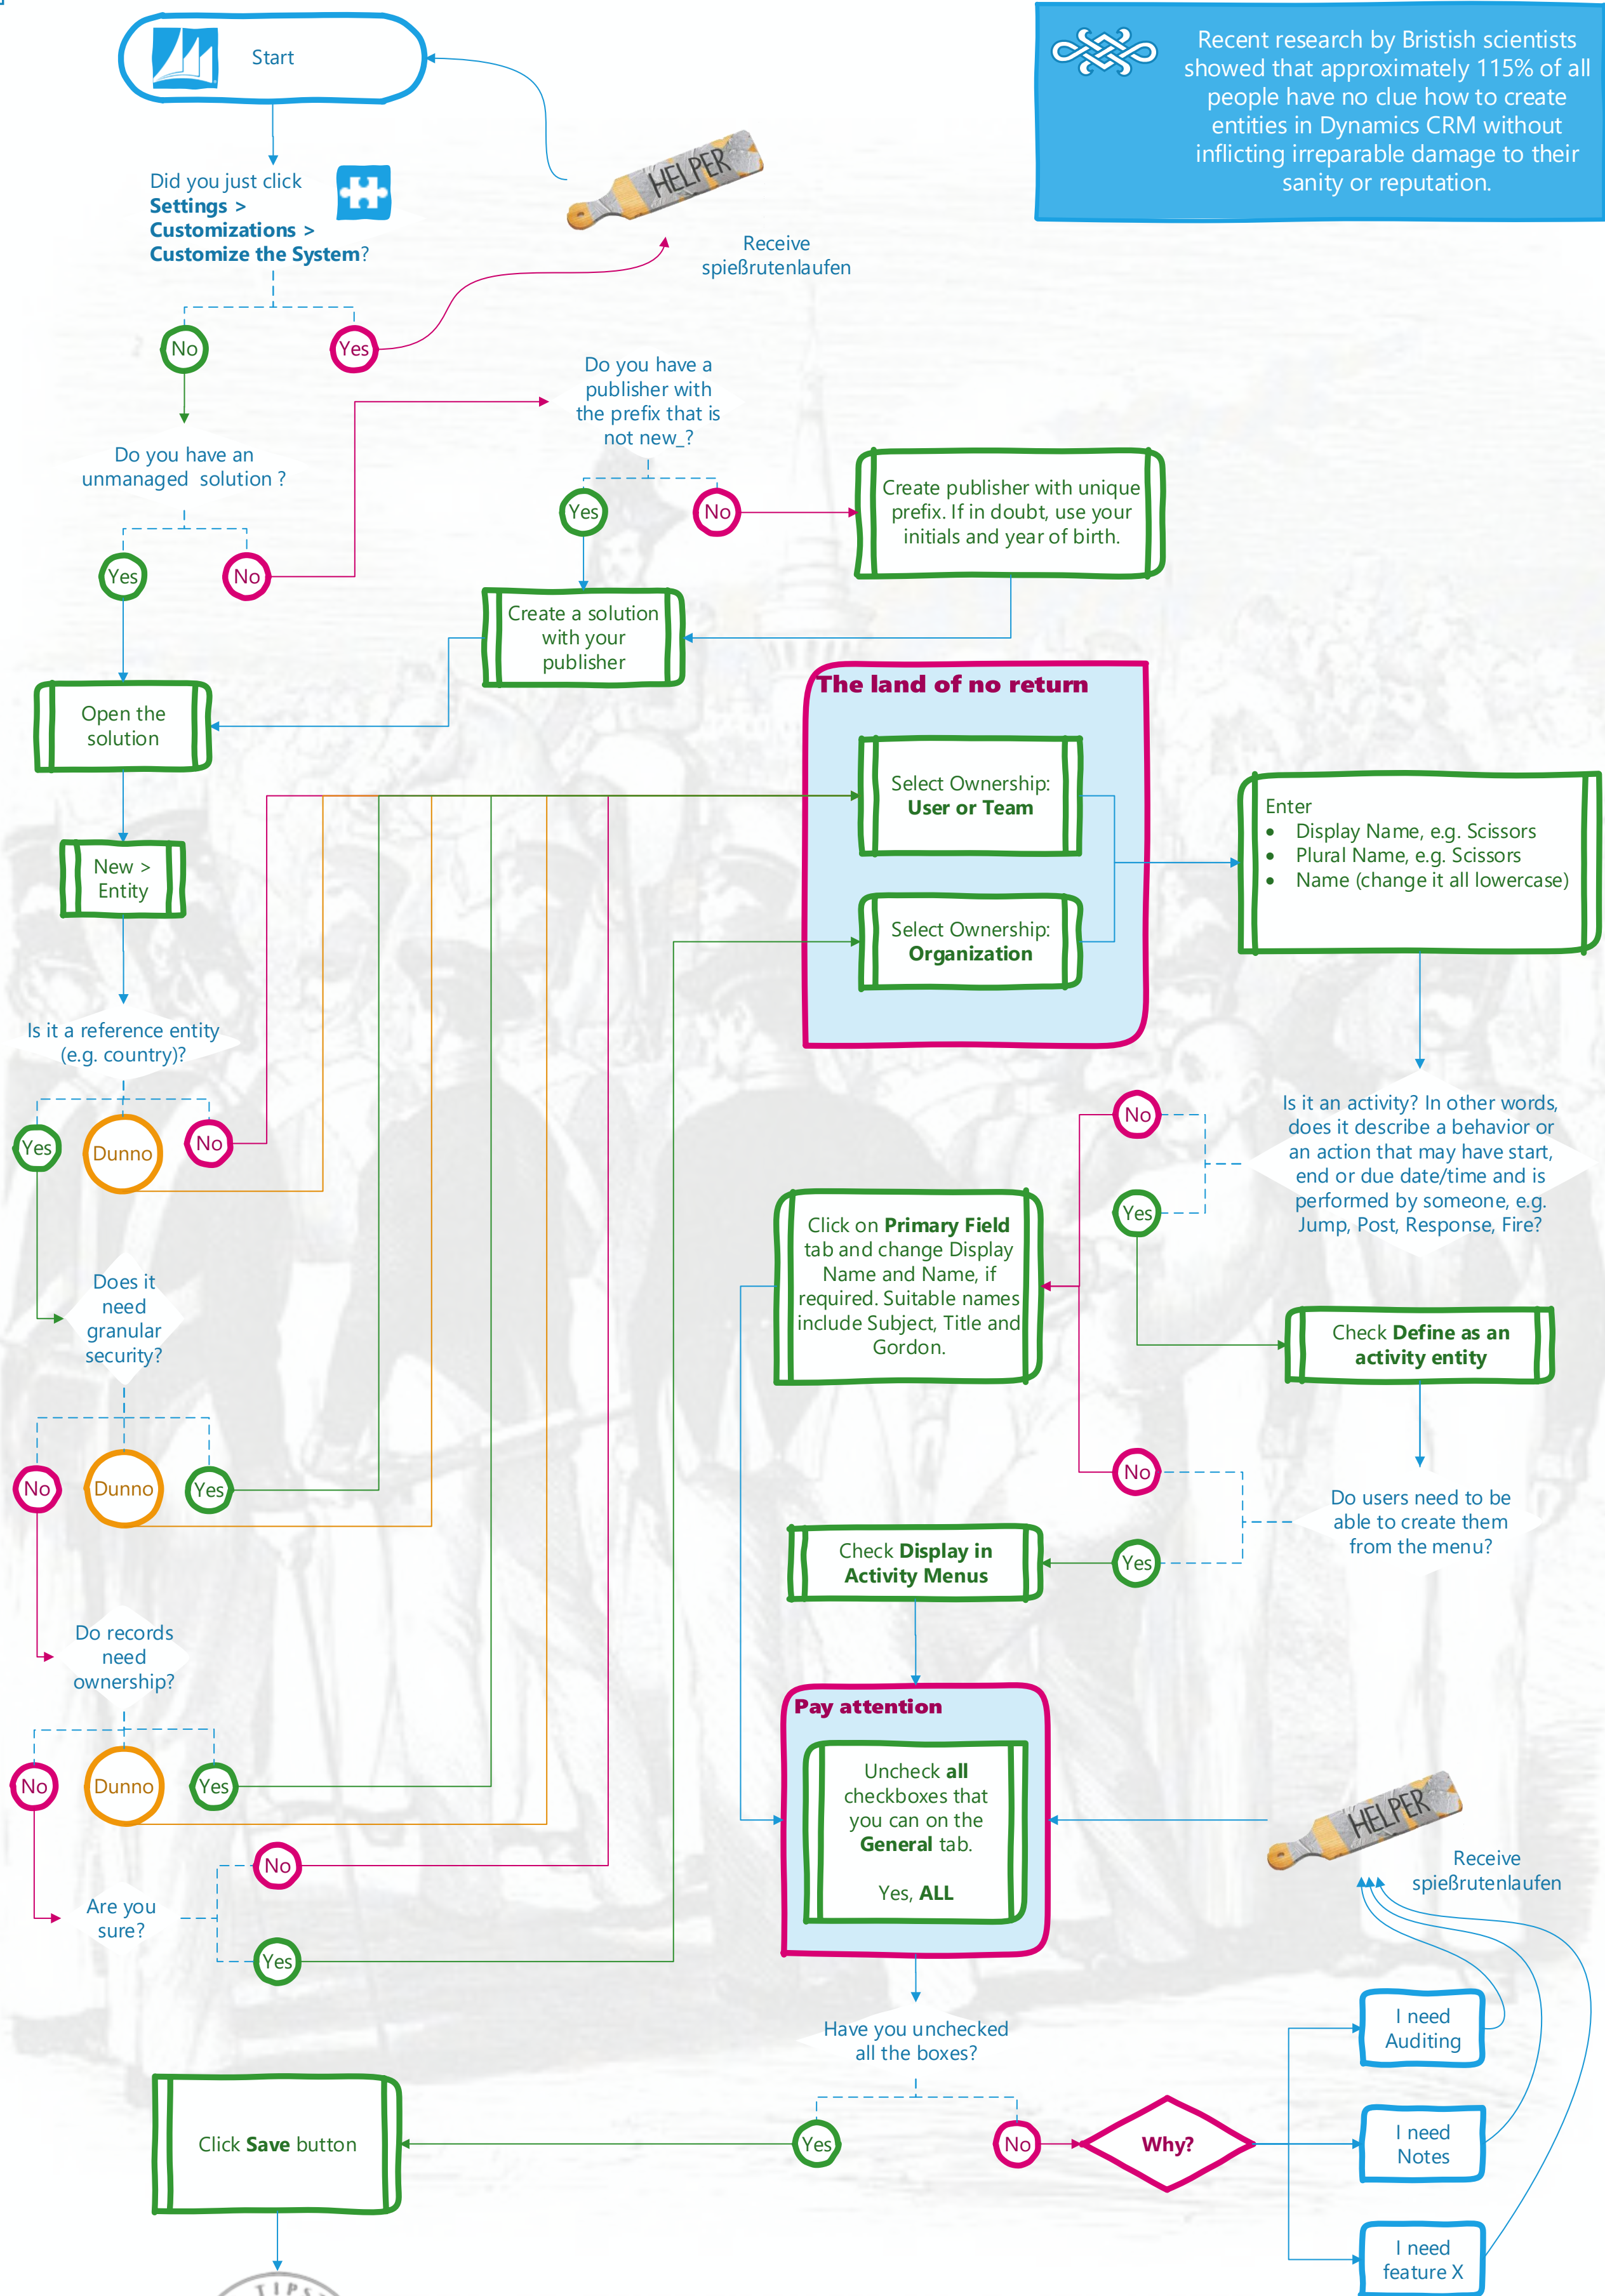

Recent research by British scientists showed that approximately 115% of all people have no clue how to create entities in Dynamics CRM without inflicting irreparable damage to their sanity or reputation.

LE SKROSS-STROÏ, SUPPLICE DES BAGUETTES.